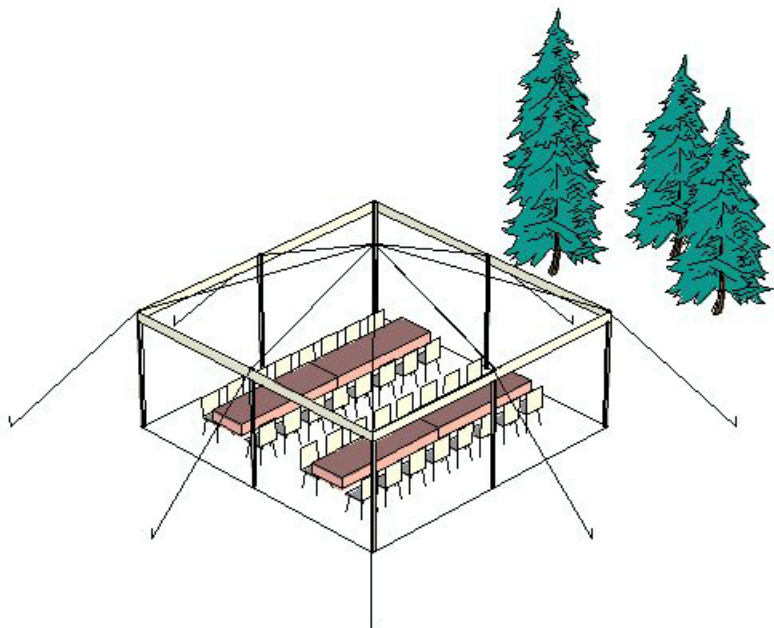

- Barbie Event Package**
- 20' x 20' Pink Top Frame Tent, staked in grass**
- (4) 8' x 30" Banquet Table**
 - (4) Light Pink Linen 90" x 156"**
 - (4) Hot Pink Satin Runner**
 - (40) White Resin Padded Chair**
 - (1) Throne Chair**

Barbie Event Package

20' x 20' Pink Top Frame Tent, staked in grass

(4) 8' x 30" Banquet Table

(4) Light Pink Linen 90" x 156"

(4) Hot Pink Satin Runner

(40) White Resin Padded Chair

(1) Throne Chair