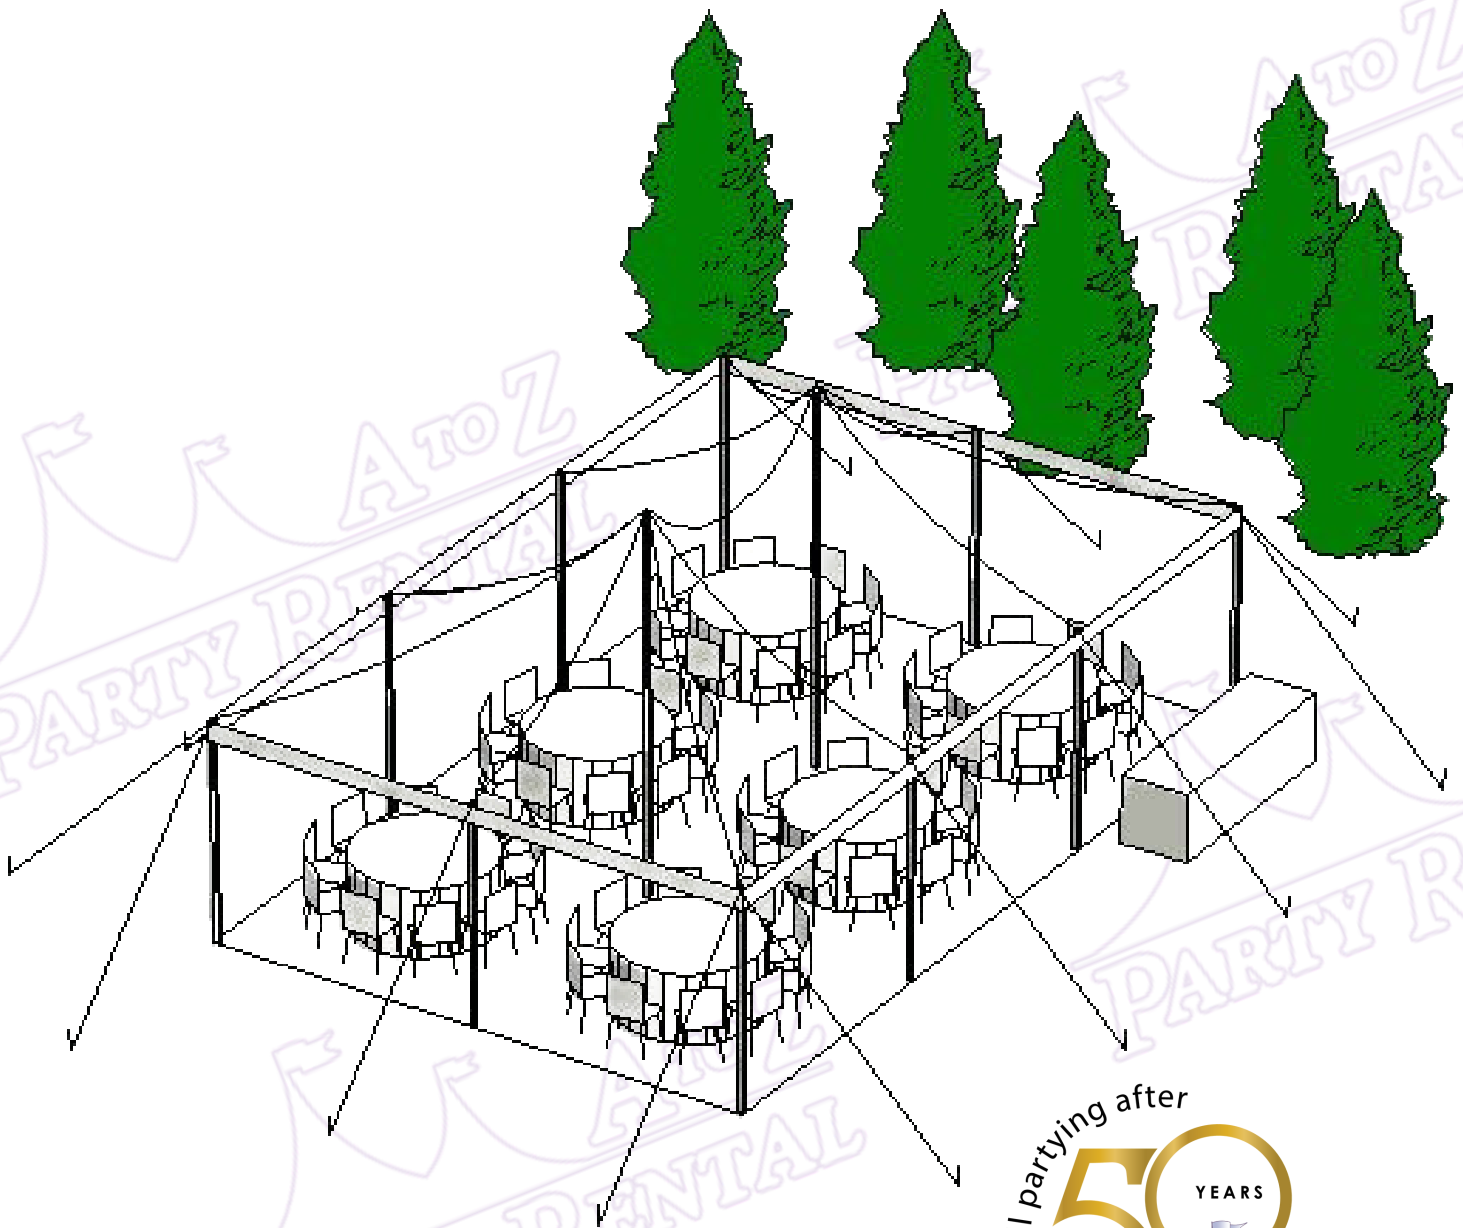

# JUNIPER EVENT PACKAGE

20' x 30' Tent Fully Staked in Grass

(6) 60" Round Tables

(1) 8' x 30" Table

(60) Bone Folding Chairs

still partying after

**A to Z**

**PARTY RENTAL**