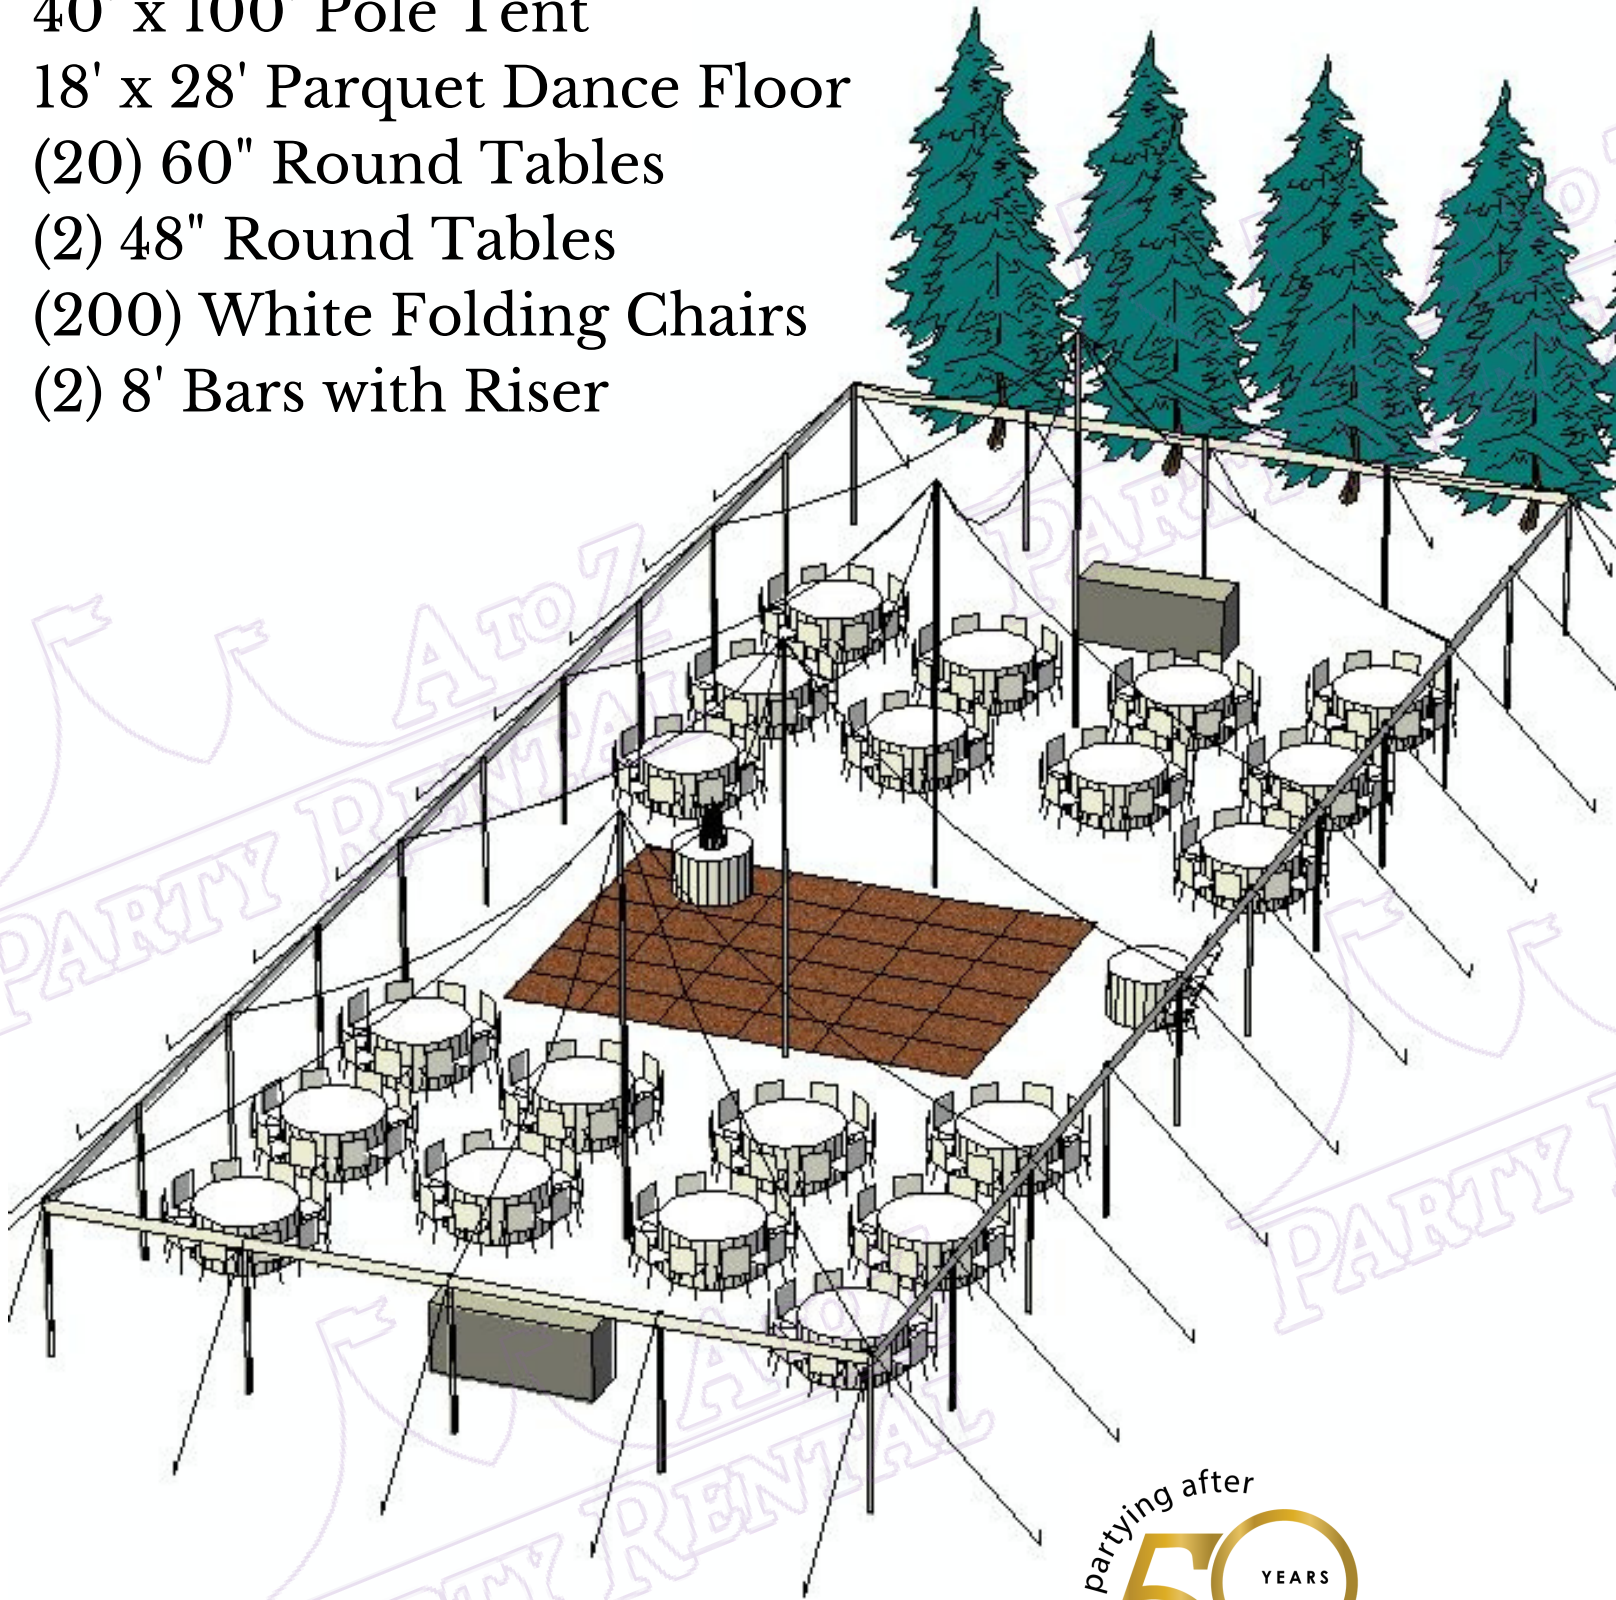

# DIAMOND EVENT PACKAGE

- 40' x 100' Pole Tent
- 18' x 28' Parquet Dance Floor
- (20) 60" Round Tables
- (2) 48" Round Tables
- (200) White Folding Chairs
- (2) 8' Bars with Riser

still partying after

**A to Z**  
**PARTY RENTAL**