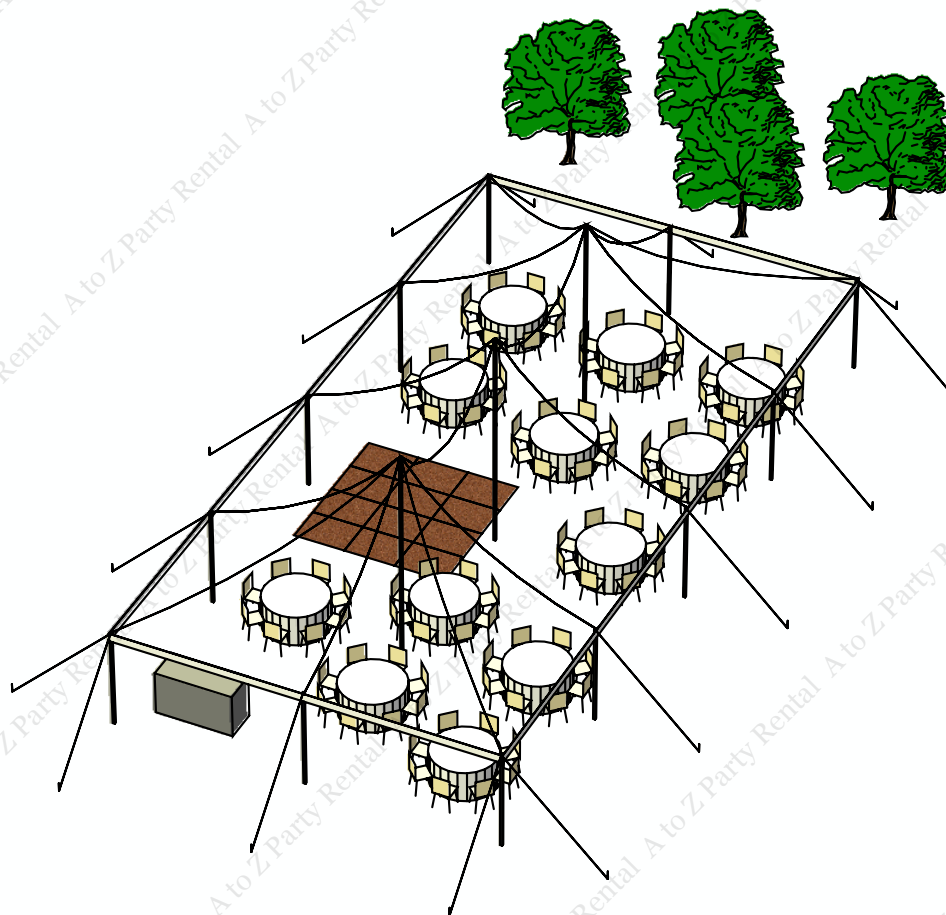

Ruby Event Package

Starting at \$3,110.00

- 30' x 60' Pole Tent
- 12' x 12' Parquet Dance Floor
- (12) 60" Round Tables
- (100) Bone Folding Chairs
- 6' Bar w. Riser

Designer: S. Dale